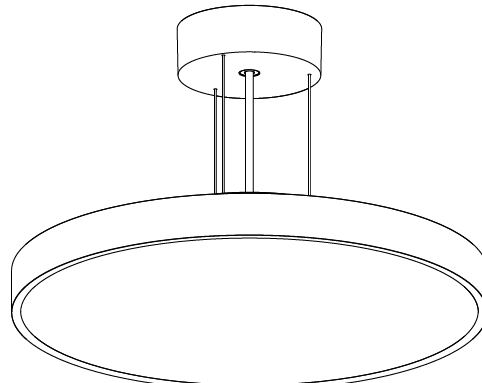

GENERAL

Series: Sign Diva
Subseries: Sign Diva Korona
Brand: Prolicht
Division: Architectural
Mounting Type: Suspension
Mounting Location: Ceiling
Subcategory: Pendant

PHYSICAL

Shape: Round
Diameter (mm): 400
Diameter (in): 15 3/4
Height (mm): 86
Height (in): 3 3/8
Light Distribution: Direct
Weight (kg): 3.302
Weight (lbs): 7.28
Diffuser: PMMA - Opal / Micro-Prism / Sparkling Secret / Vintage Industrial
Fixture Finish: SSR / BKV / CWI / CRY / HAB / UFT / ITA / RUA / FTG / MYG / LOD / PUS / FRO / FUP / KIA / POP / BLS / SPG / MEY / GOH / GUM / CHC / COM / ABZ / JAG / OBR / MOS / ROR
Fixture Material: Extruded Aluminum / Steel
Cable Details: 2,000mm/78 3/4" or 6,000mm/236 1/4" Transparent Cable

ELECTRICAL

Lamp Type: LED (Zhaga Standard)
Input Wattage (W): 17
Dimming: Tri-Mode (Non-Dimming and Phase Dimming (120Vac only) and 0-10V Dimming)
Driver Included: Yes
Driver Location: Integrated
Driver Type: Constant Current - Universal
Driver Class: Class 2
Input Voltage (V): 120 - 277
Constant Current (MA): 500

LED

Color Temperature (°K): 2700 / 3000 / 3500 / 4000
Max. Delivered Lumen (lm): 1807 / 1943 / 1951 / 1991
Nominal Lumen (lm): 2250 / 2420 / 2430 / 2480
CRI: >90 CRI
Lamp Life (hrs): 50000

OPTICAL

RATINGS AND CERTIFICATIONS

Certified By: Certified for North American Standards
IP rating: IP20

51mm 2"
86mm 3 3/8"   2000-6000mm max.

Ø 400mm 15 3/4"